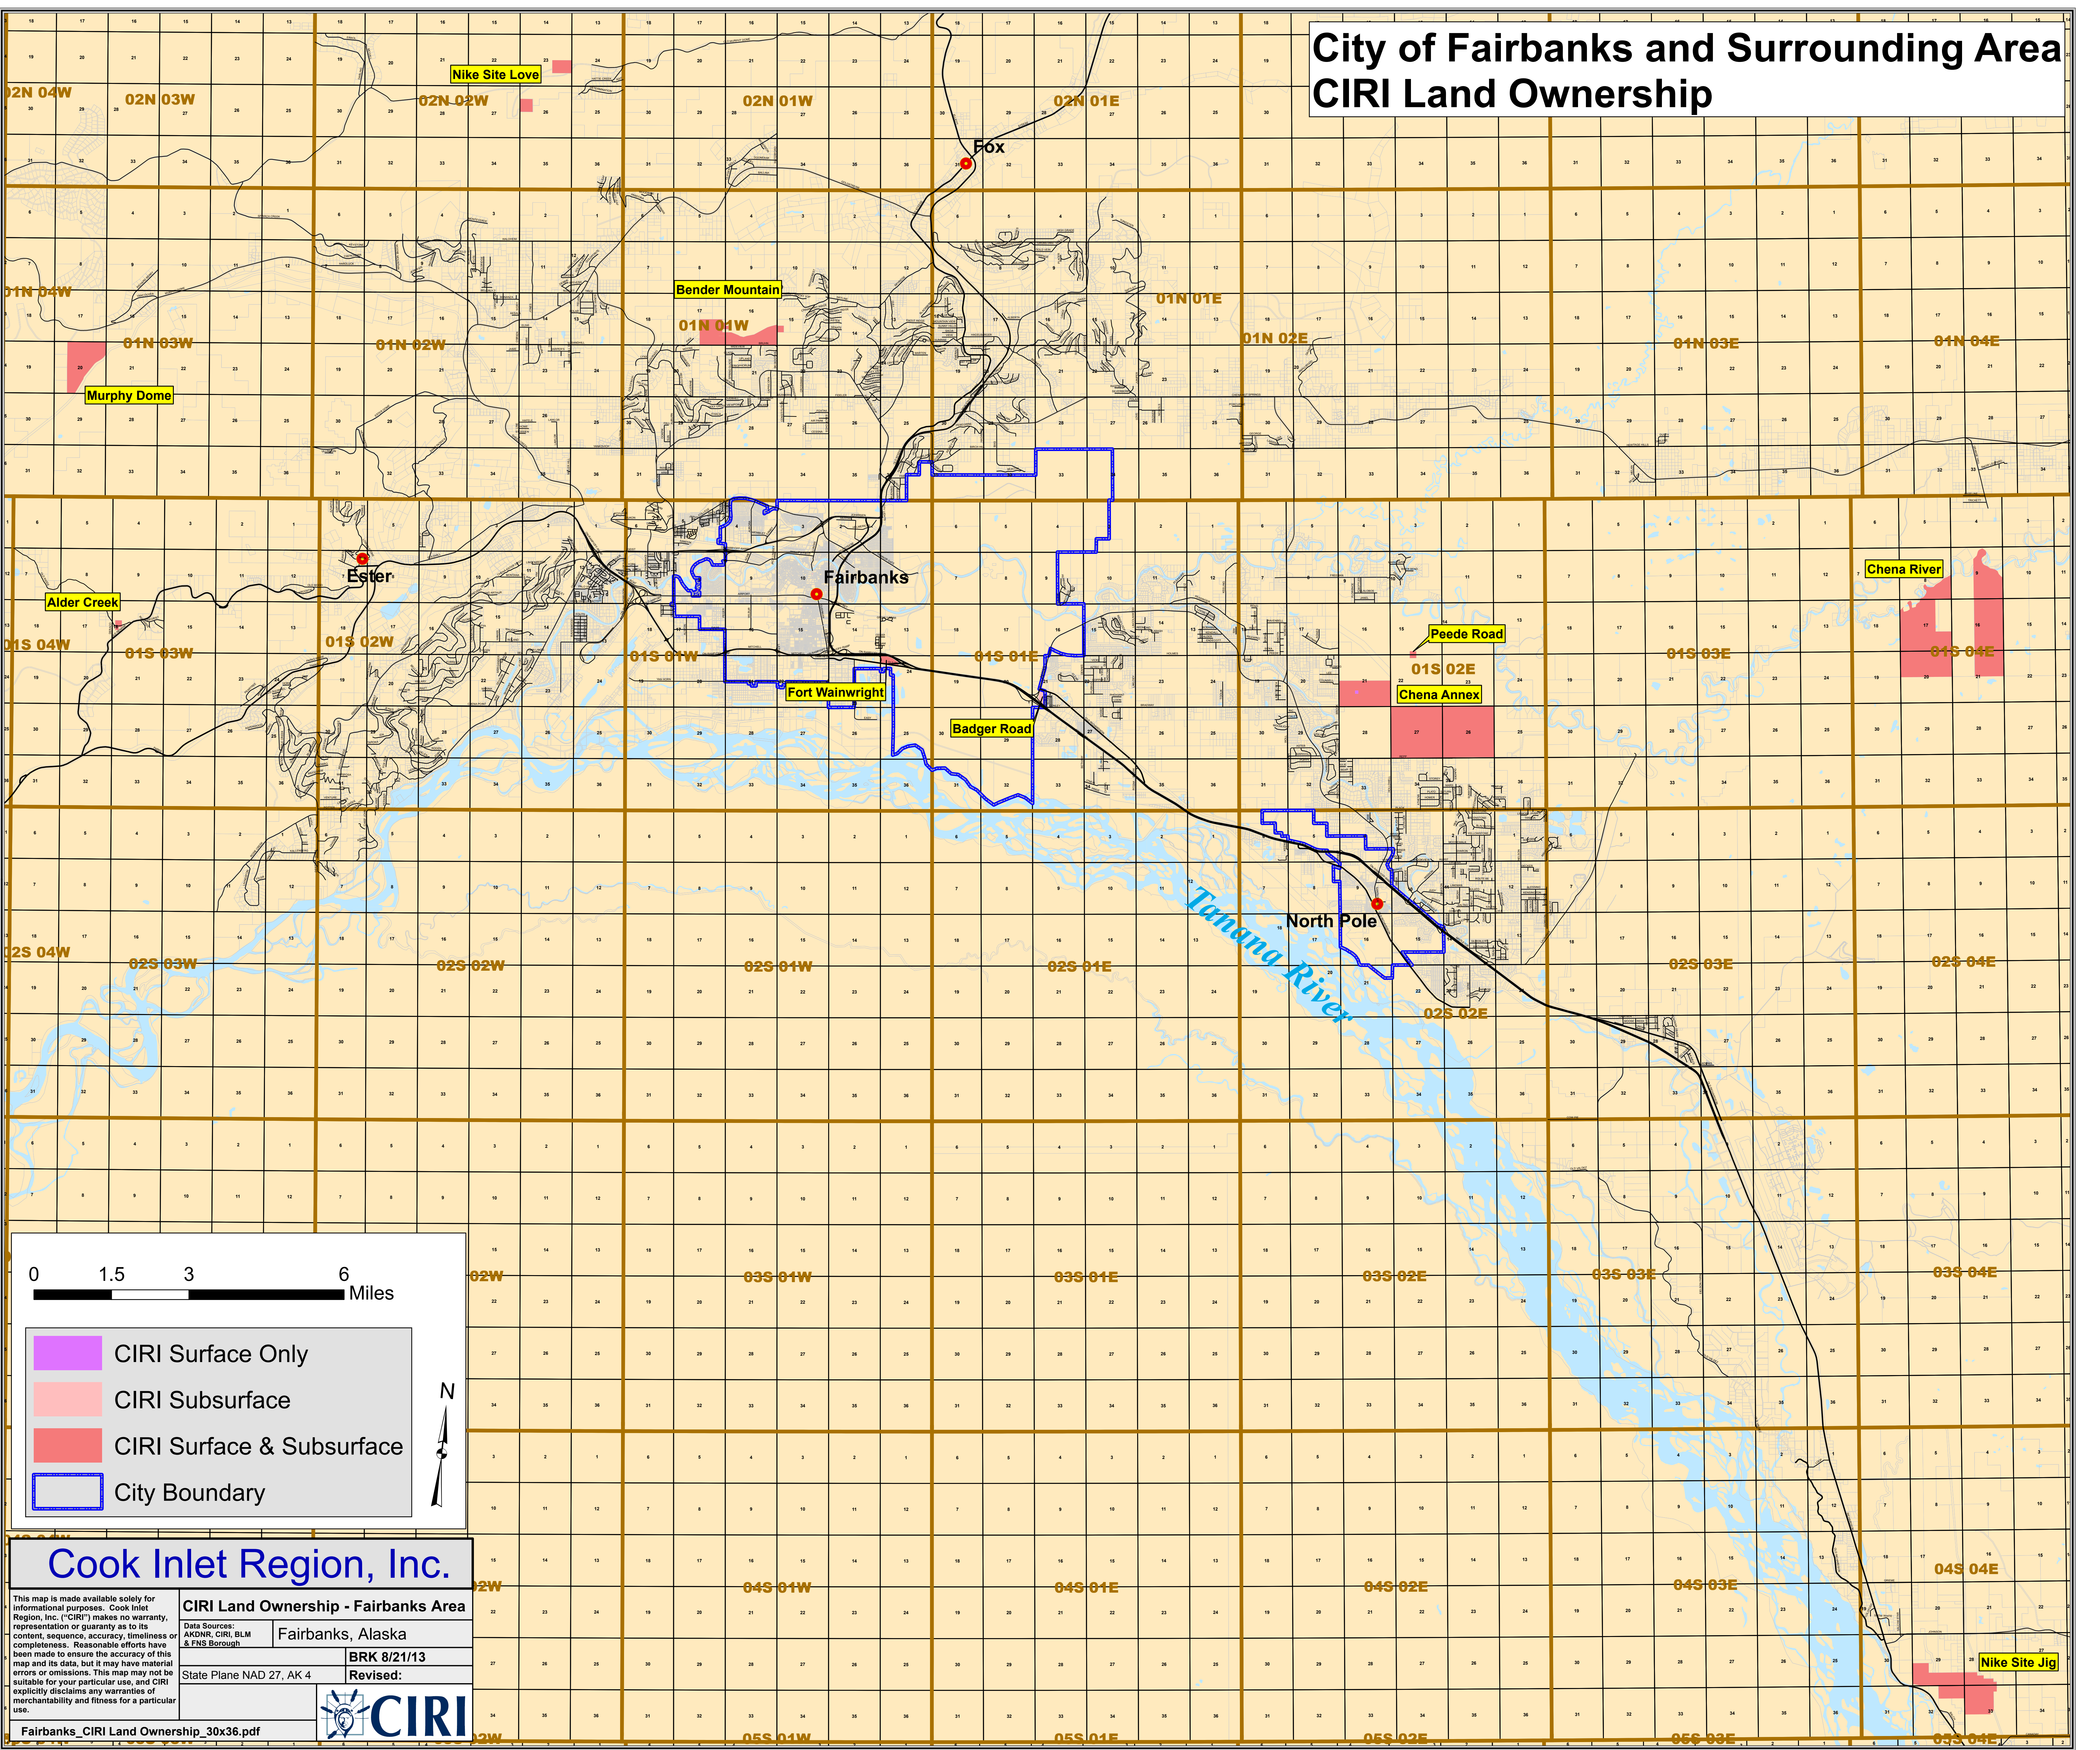

City of Fairbanks and Surrounding Area CIRI Land Ownership

	CIRI Surface Only
	CIRI Subsurface
	CIRI Surface & Subsurface
	City Boundary

Cook Inlet Region, Inc.

CIRI Land Ownership - Fairbanks Area

Fairbanks, Alaska

BRK 8/21/13

Revised:

Fairbanks_CIRI Land Ownership_30x36.pdf

Data Sources:
AKDNR, CIRI, BLM & FNS Borough