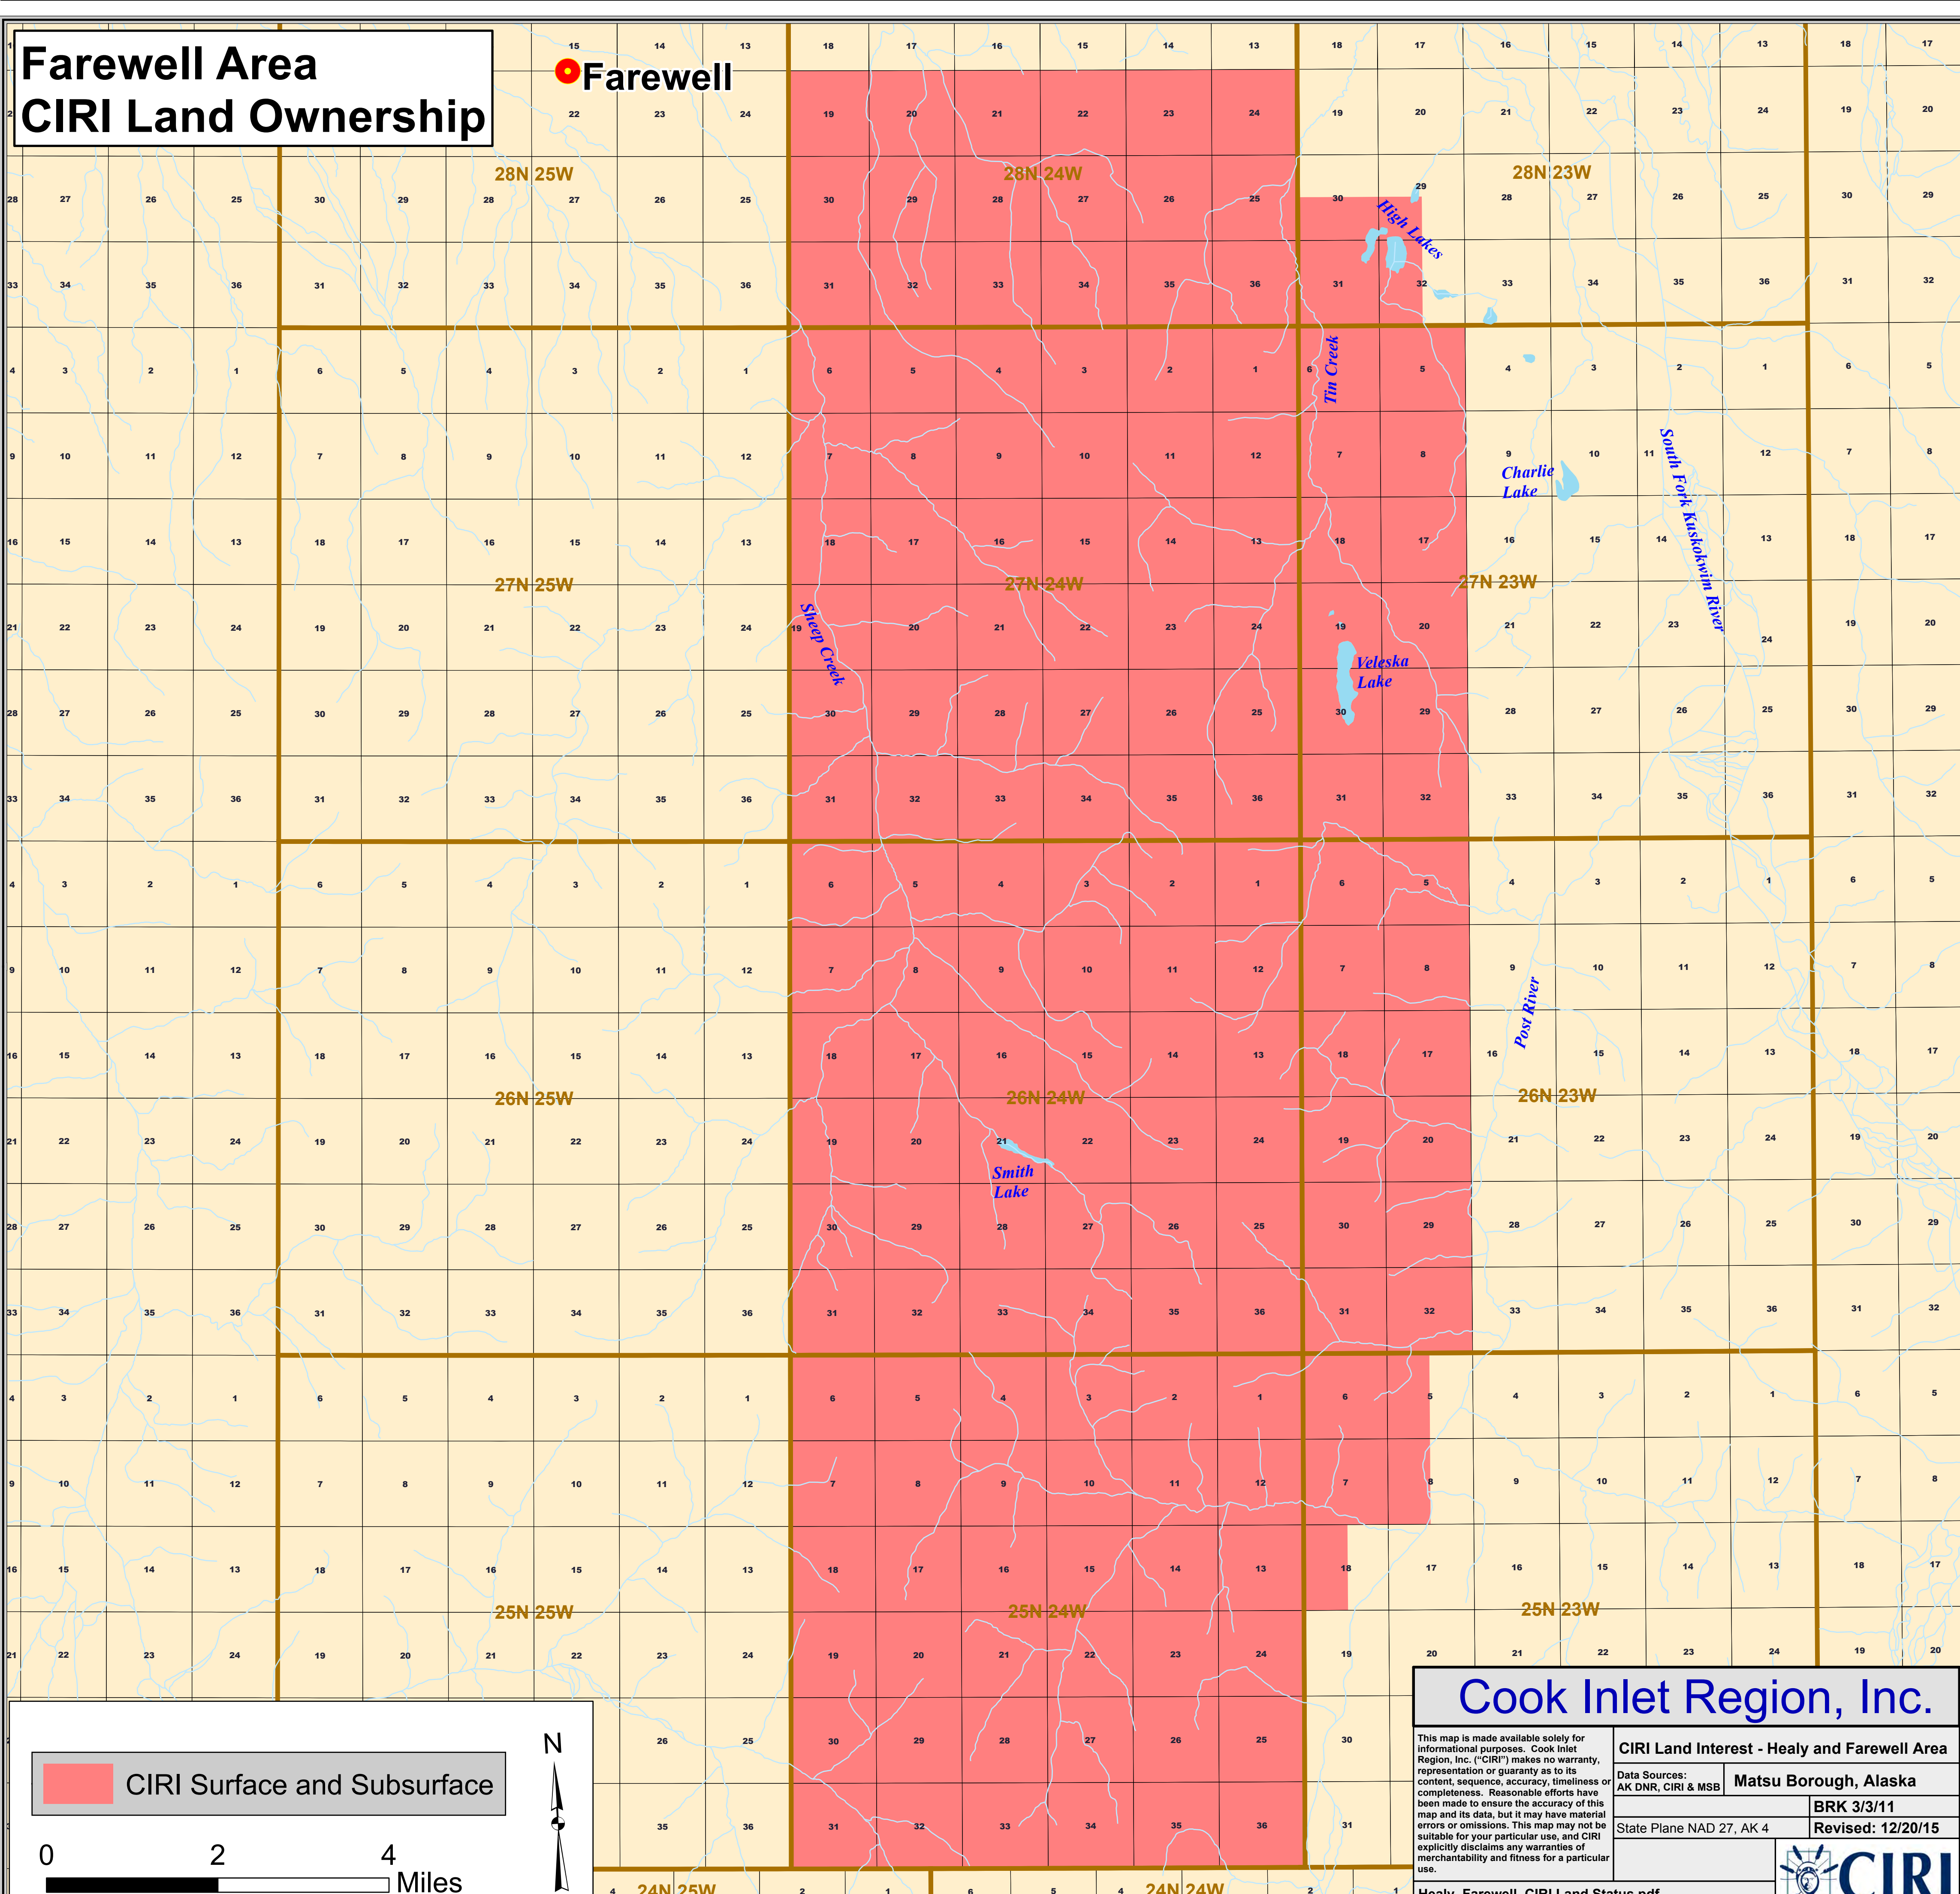

Healy Area CIRI Land Ownership

Farewell Area CIRI Land Ownership

Cook Inlet Region, Inc.

This map is made available solely for informational purposes. Cook Inlet Region, Inc. ("CIRI") makes no warranty, representation or guaranty as to its content, sequence, accuracy, timeliness or completeness. Reasonable efforts have been made to ensure the accuracy of this map and its data, but it may have material errors or omissions. This map may not be suitable for your particular use, and CIRI explicitly disclaims any warranties of merchantability and fitness for a particular use.

CIRI Land Interest - Healy and Farewell Area	
Data Sources: AK DNR, CIRI & MSB	Matsu Borough, Alaska
State Plane NAD 27, AK 4	BRK 3/3/11
	Revised: 12/20/15

Healy_Farewell_CIRI Land Status.pdf