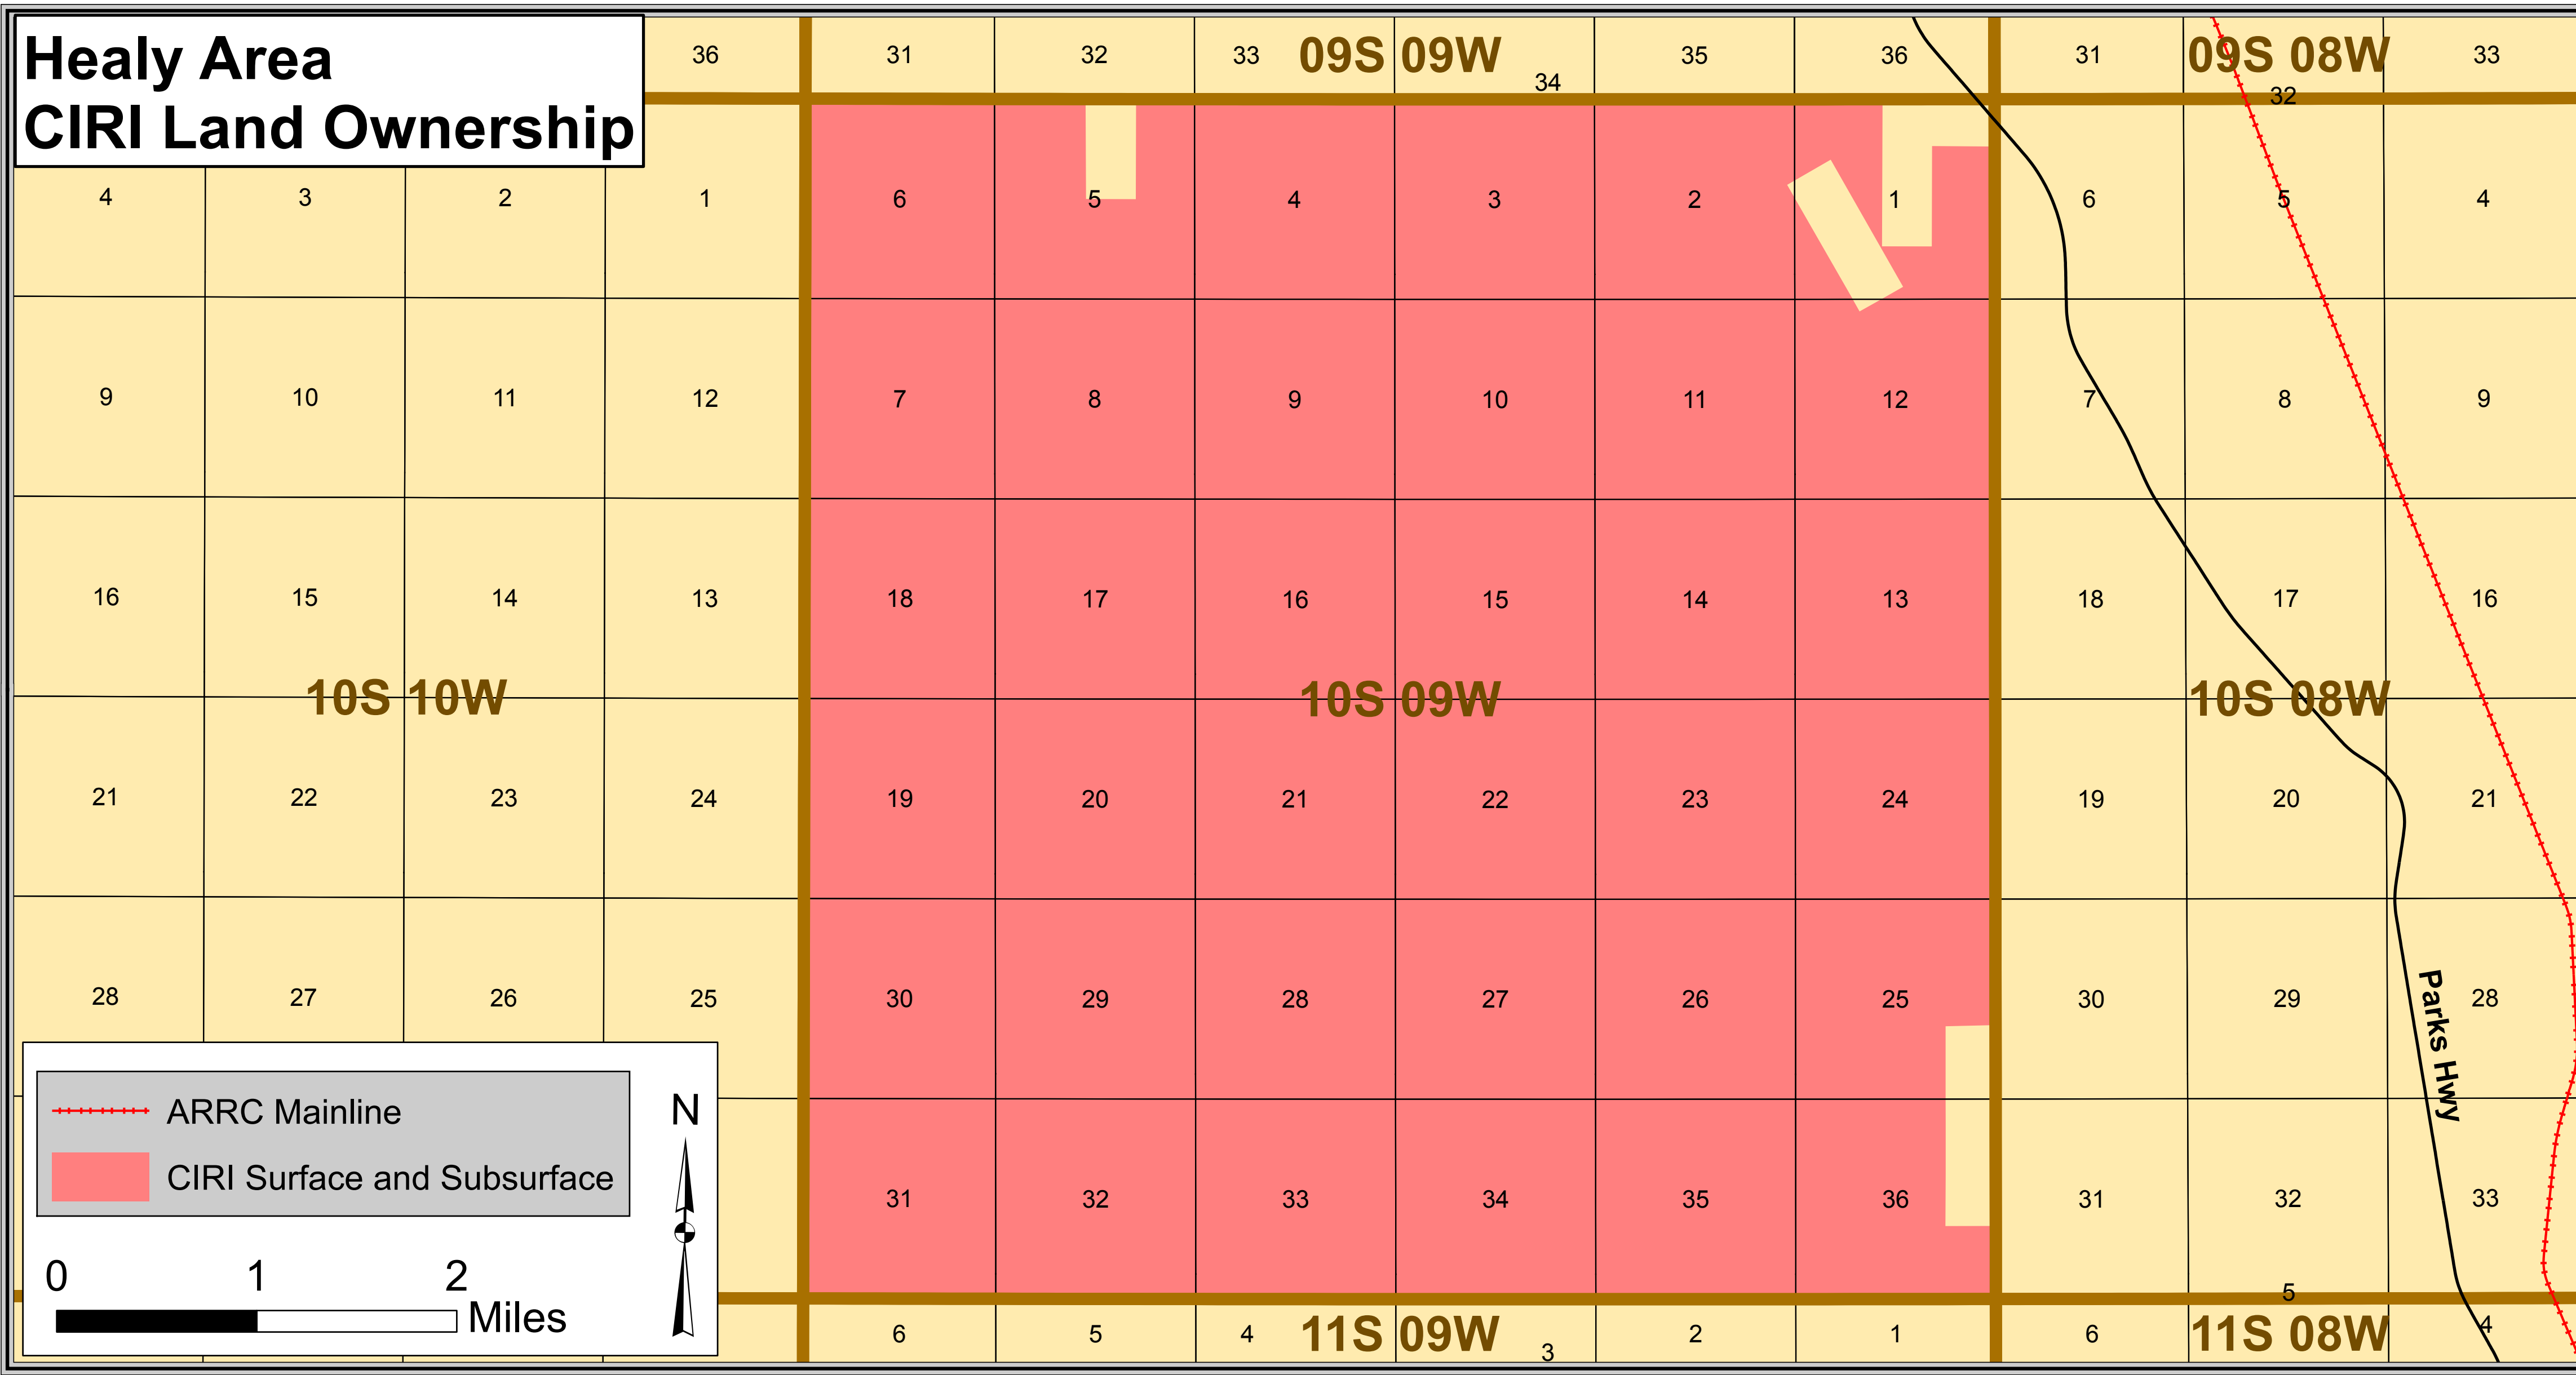

Healy Area CIRI Land Ownership

Farewell Area CIRI Land Ownership

Cook Inlet Region, Inc.

This map is made available solely for informational purposes. Cook Inlet Region, Inc. ("CIRI") makes no warranty, representation or guaranty as to its content, sequence, accuracy, timeliness or completeness. Reasonable efforts have been made to ensure the accuracy of this map and its data, but it may have material errors or omissions. This map may not be suitable for your particular use, and CIRI explicitly disclaims any warranties of merchantability and fitness for a particular use.

CIRI Land Interest - Healy and Farewell Area	
Data Sources: AK DNR, CIRI & MSB	Matsu Borough, Alaska
State Plane NAD 27, AK 4	BRK 3/3/11
	Revised: 12/20/15

Healy_Farewell_CIRI Land Status.pdf