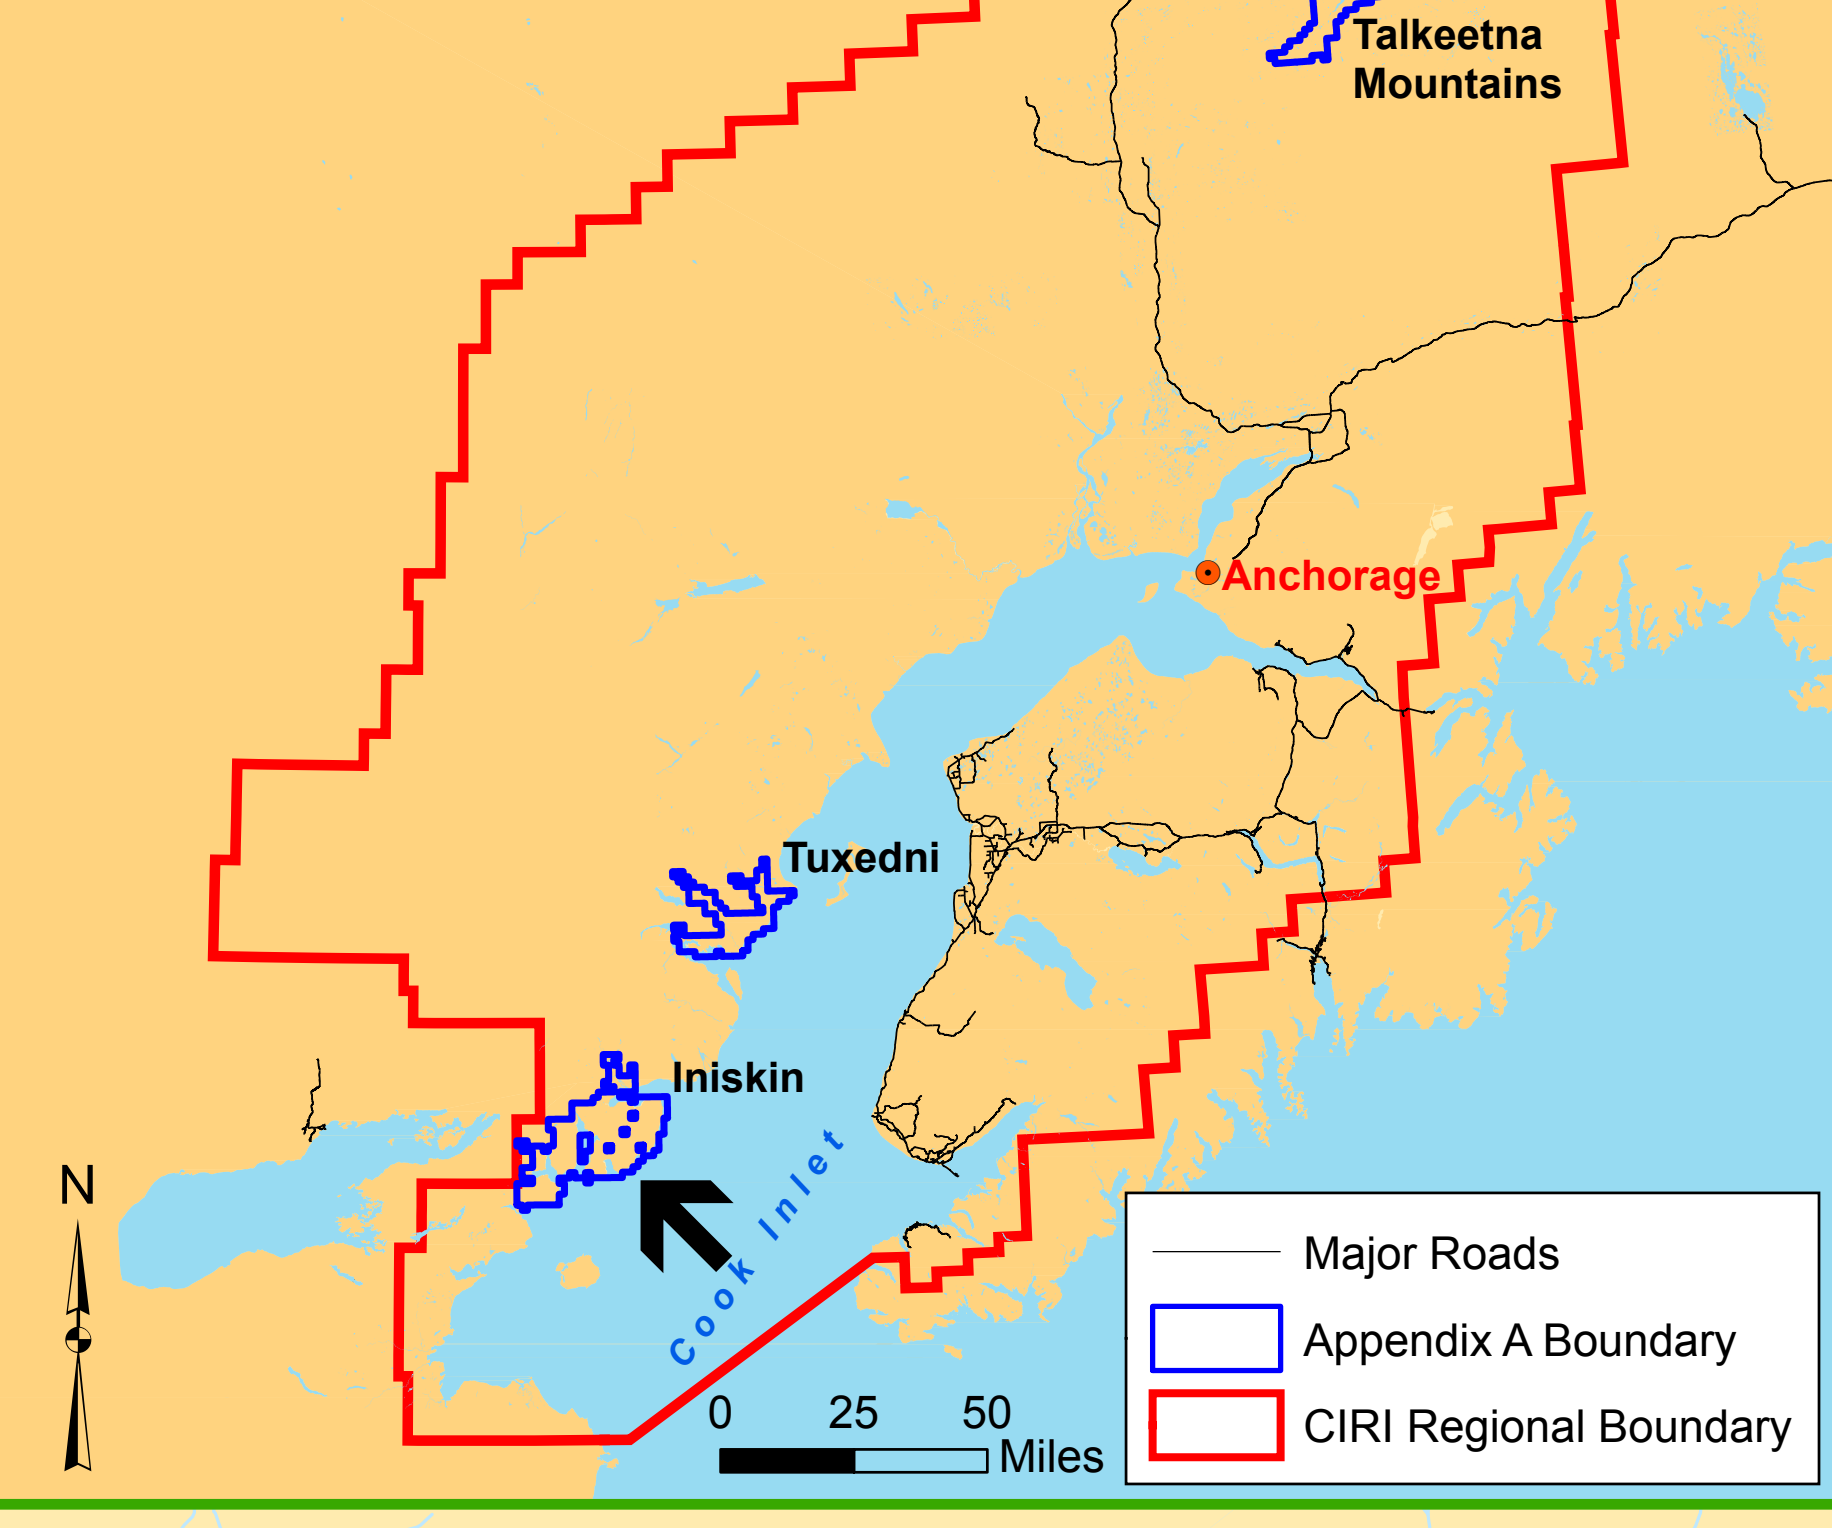

# Iniskin Area CIRI and Village Land Ownership

## Area of Detail

**NOTE: CIRI owns the subsurface estate where the villages own the surface estate.**

- CIRI Surface & Subsurface
- Native Allotments
- Lake Clark Park & Preserve
- Lake Clark Wilderness
- Appendix A Boundary
- Village Ownership**
- Chickaloon
- Knik
- Ninilchik
- Salamatof
- Seldovia
- Tyonek

## Cook Inlet Region, Inc.

CIRI Land Ownership - Iniskin Area	
Data Sources: AKDNR, CIRI, BLM	Cook Inlet, Alaska
State Plane NAD 27, AK 4	BRK 8/16/13
	Revised: