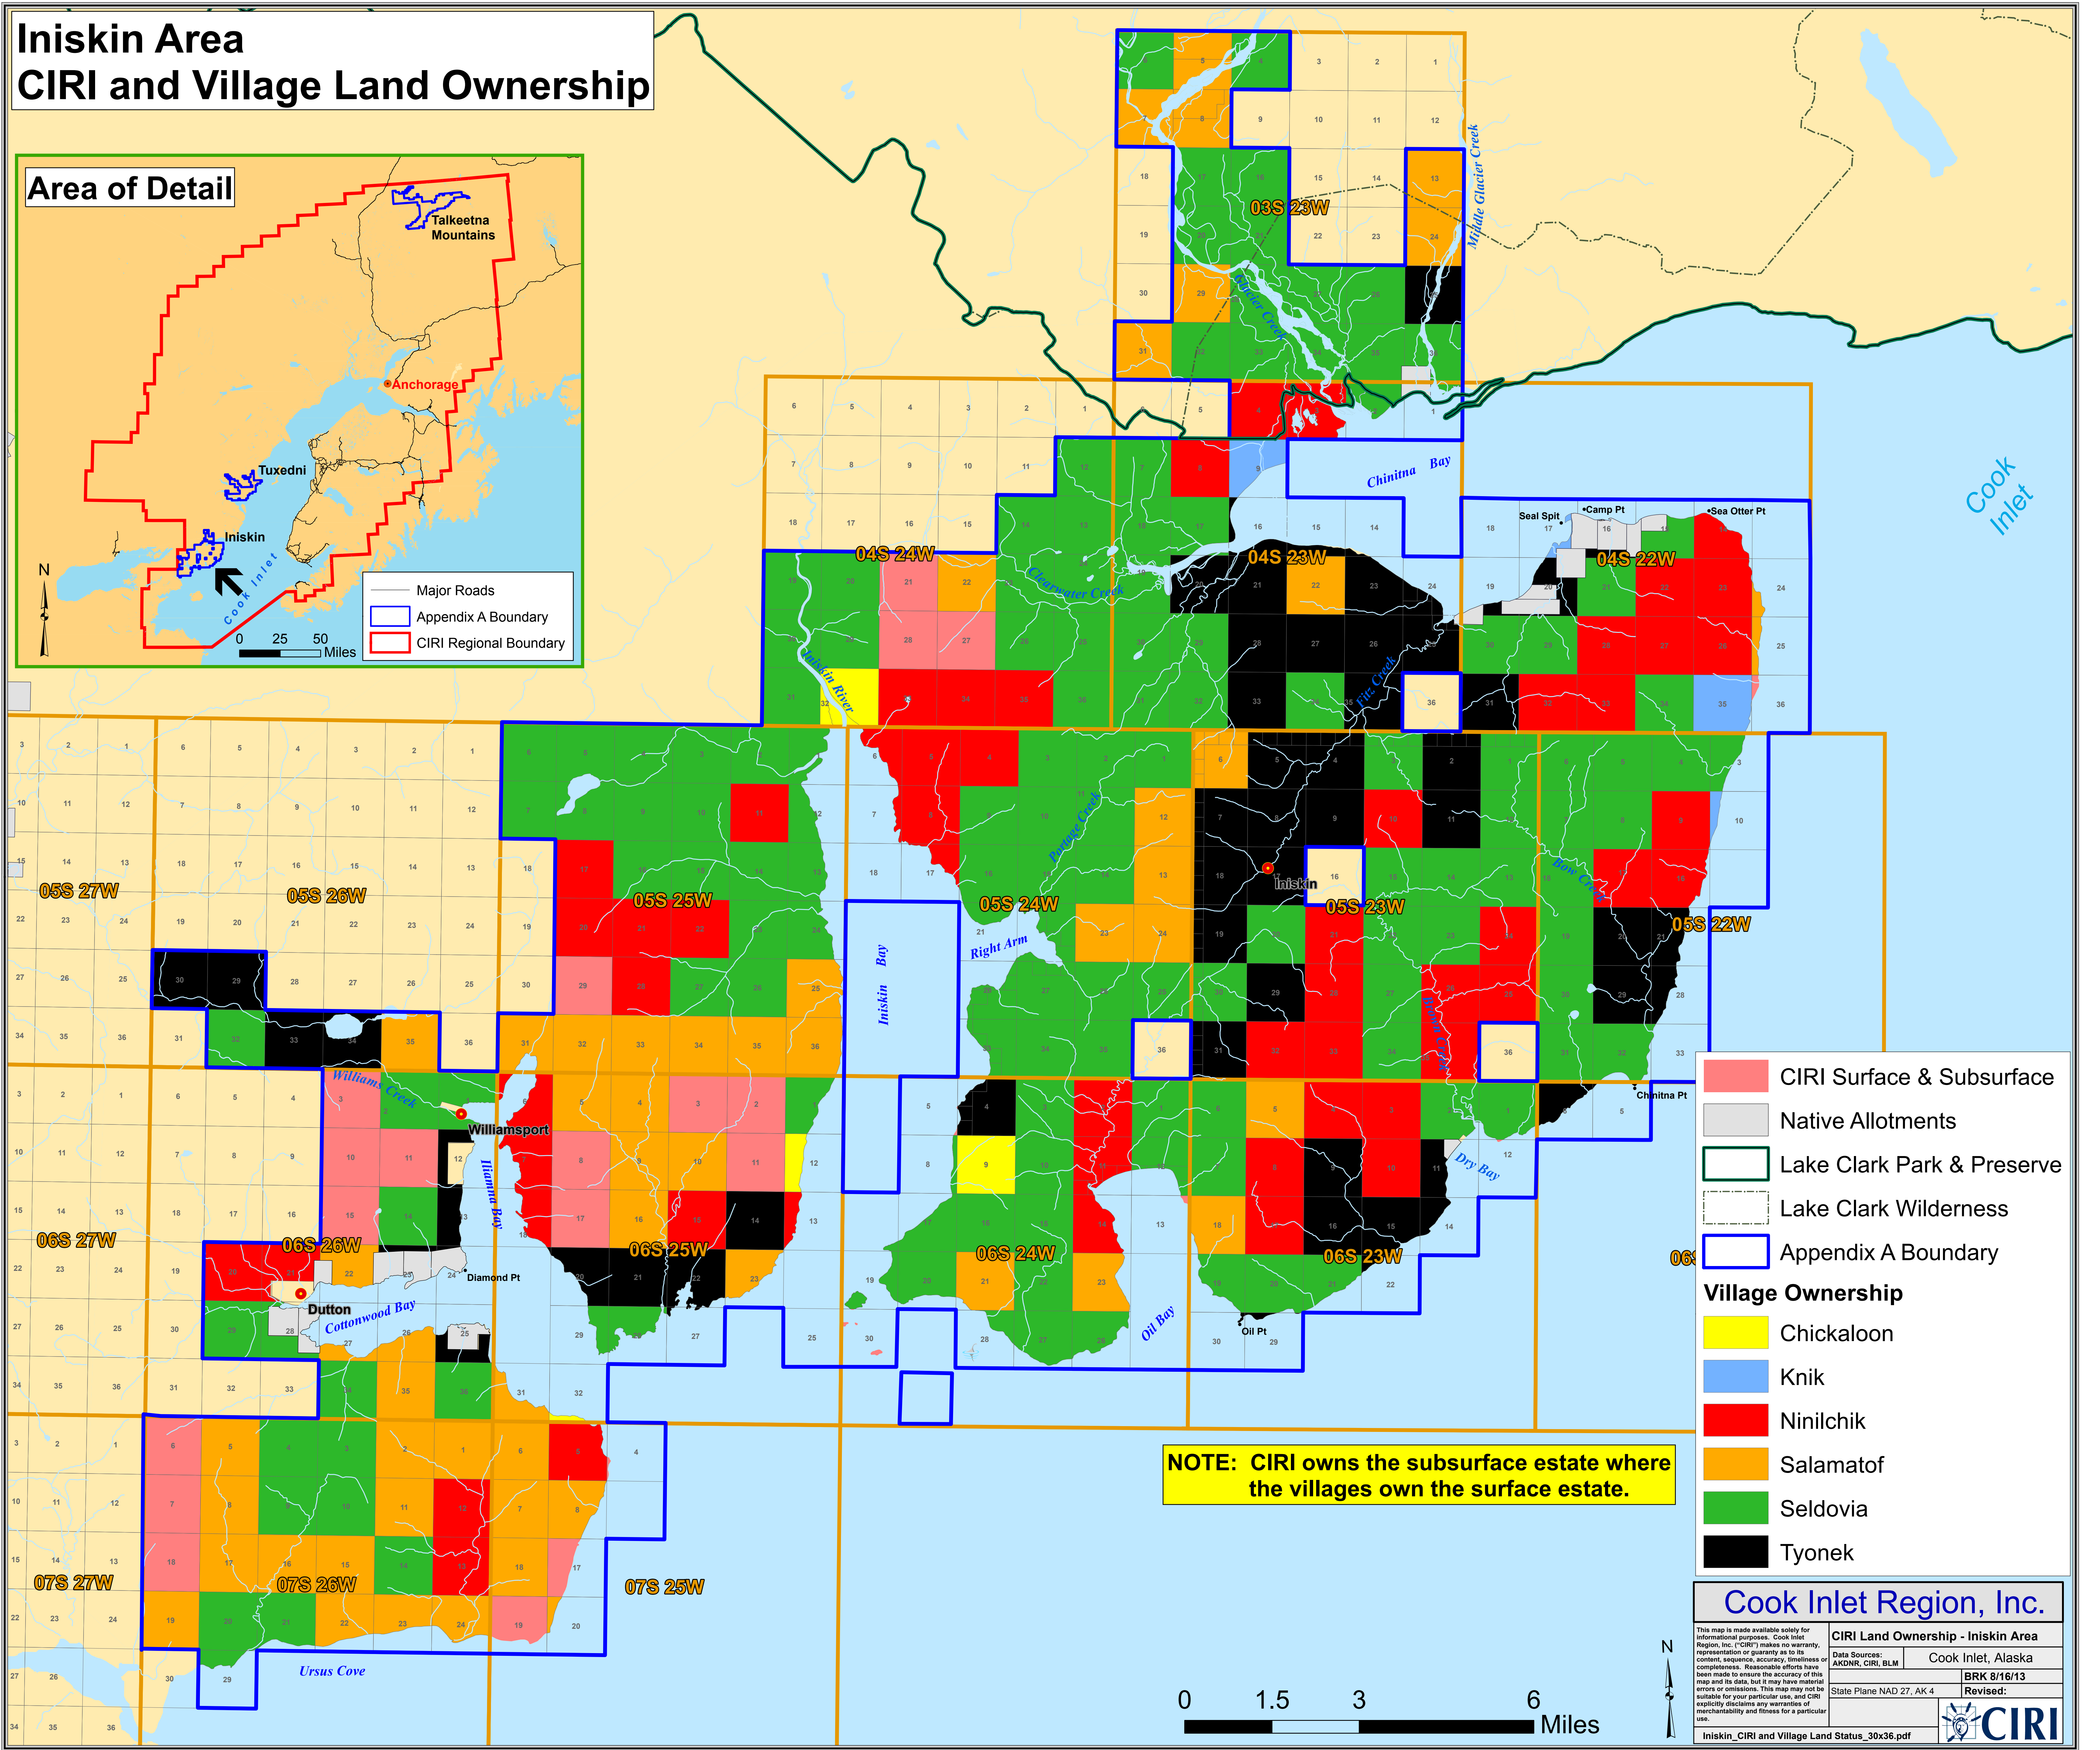

# Iniskin Area CIRI and Village Land Ownership

## Area of Detail

**NOTE: CIRI owns the subsurface estate where the villages own the surface estate.**

- CIRI Surface & Subsurface
- Native Allotments
- Lake Clark Park & Preserve
- Lake Clark Wilderness
- Appendix A Boundary
- Village Ownership**
- Chickaloon
- Knik
- Ninilchik
- Salamatof
- Seldovia
- Tyonek

## Cook Inlet Region, Inc.

CIRI Land Ownership - Iniskin Area	
Data Sources: AKDNR, CIRI, BLM	Cook Inlet, Alaska
State Plane NAD 27, AK 4	BRK 8/16/13
	Revised: