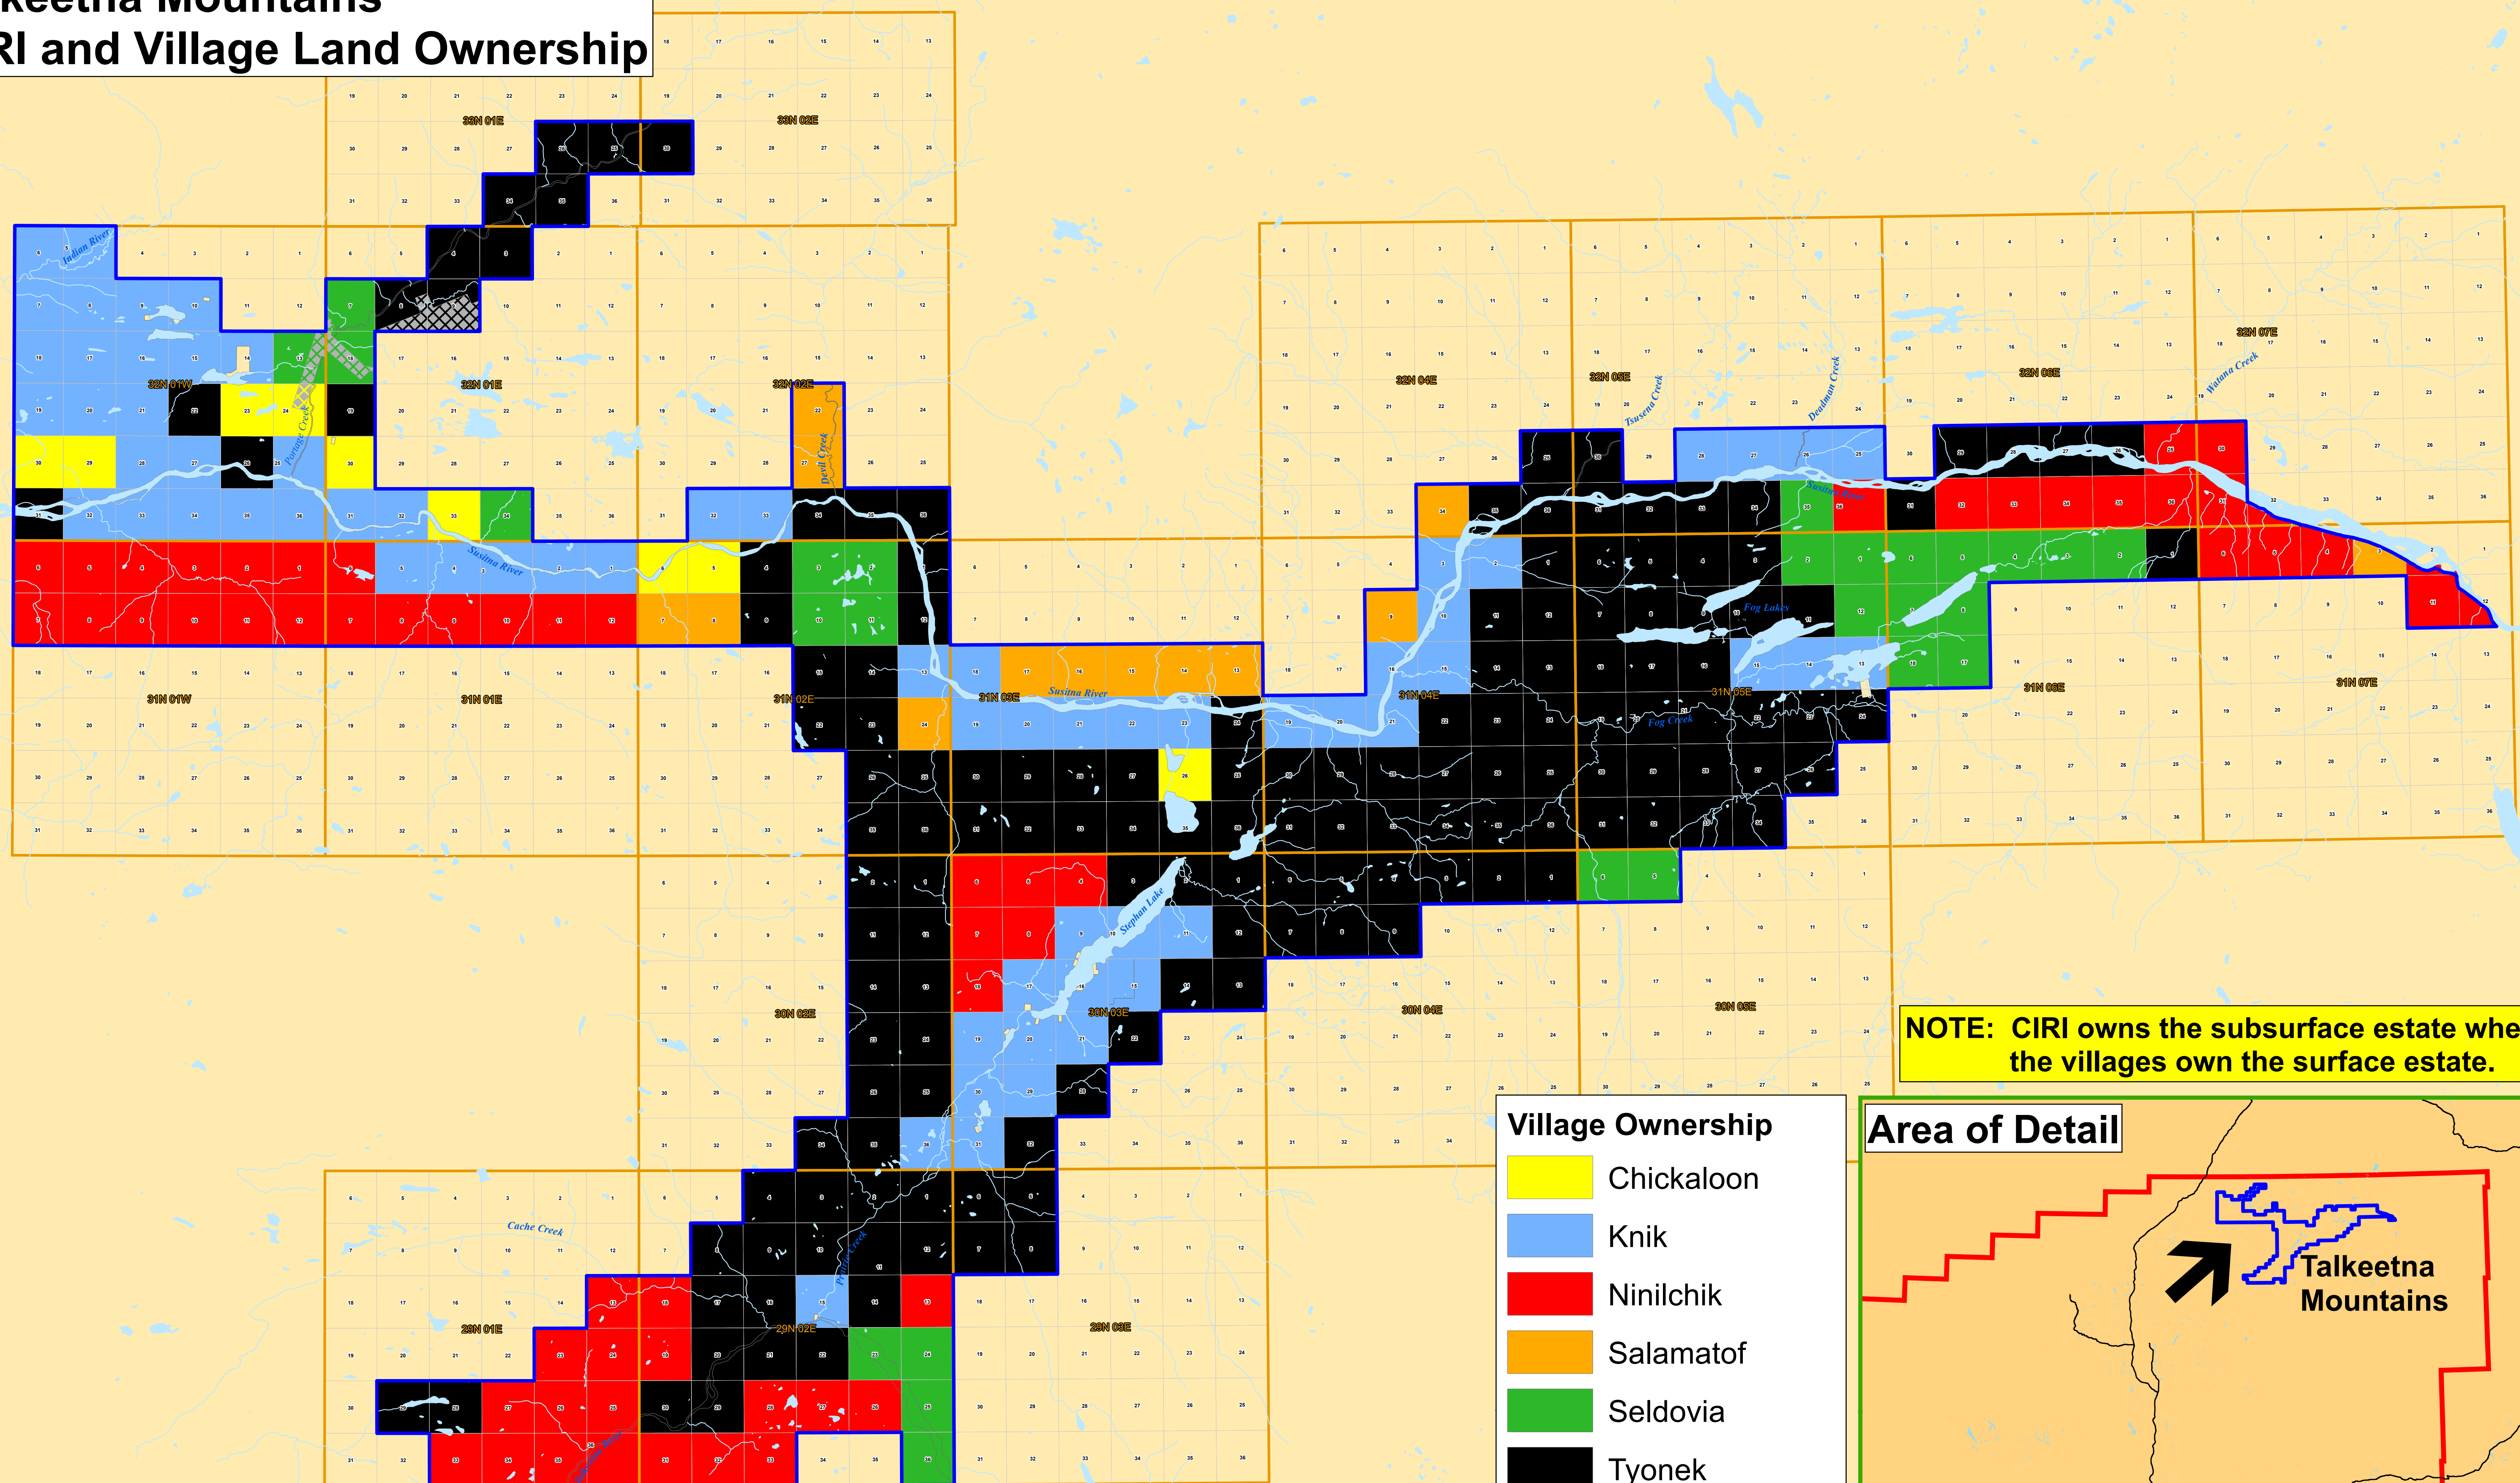

Talkeetna Mountains CIRI and Village Land Ownership

NOTE: CIRI owns the subsurface estate where the villages own the surface estate.

Village Ownership

- Chickaloon
- Knik
- Ninilchik
- Salamatof
- Seldovia
- Tyonek

Pending Conveyances

- Chickaloon
- Seldovia
- Tyonek

Cook Inlet Region, Inc.

This map is made available solely for informational purposes. Cook Inlet Region, Inc. ("CIRI") makes no warranty, representation or guaranty as to its content, sequence, accuracy, timeliness or completeness. Reasonable efforts have been made to ensure the accuracy of this map and its data, but it may have material errors or omissions. This map may not be suitable for your particular use, and CIRI explicitly disclaims any warranties of merchantability and fitness for a particular use.

CIRI Land Ownership - Talkeetna Mountains

Data Sources: AKDNR, CIRI, BLM
Talkeetna Mountains, Alaska

BRK 8/20/13
Revised:

State Plane NAD 27, AK 4

Talkeetna Mtn_CIRI and Village Land Status_24x36.pdf