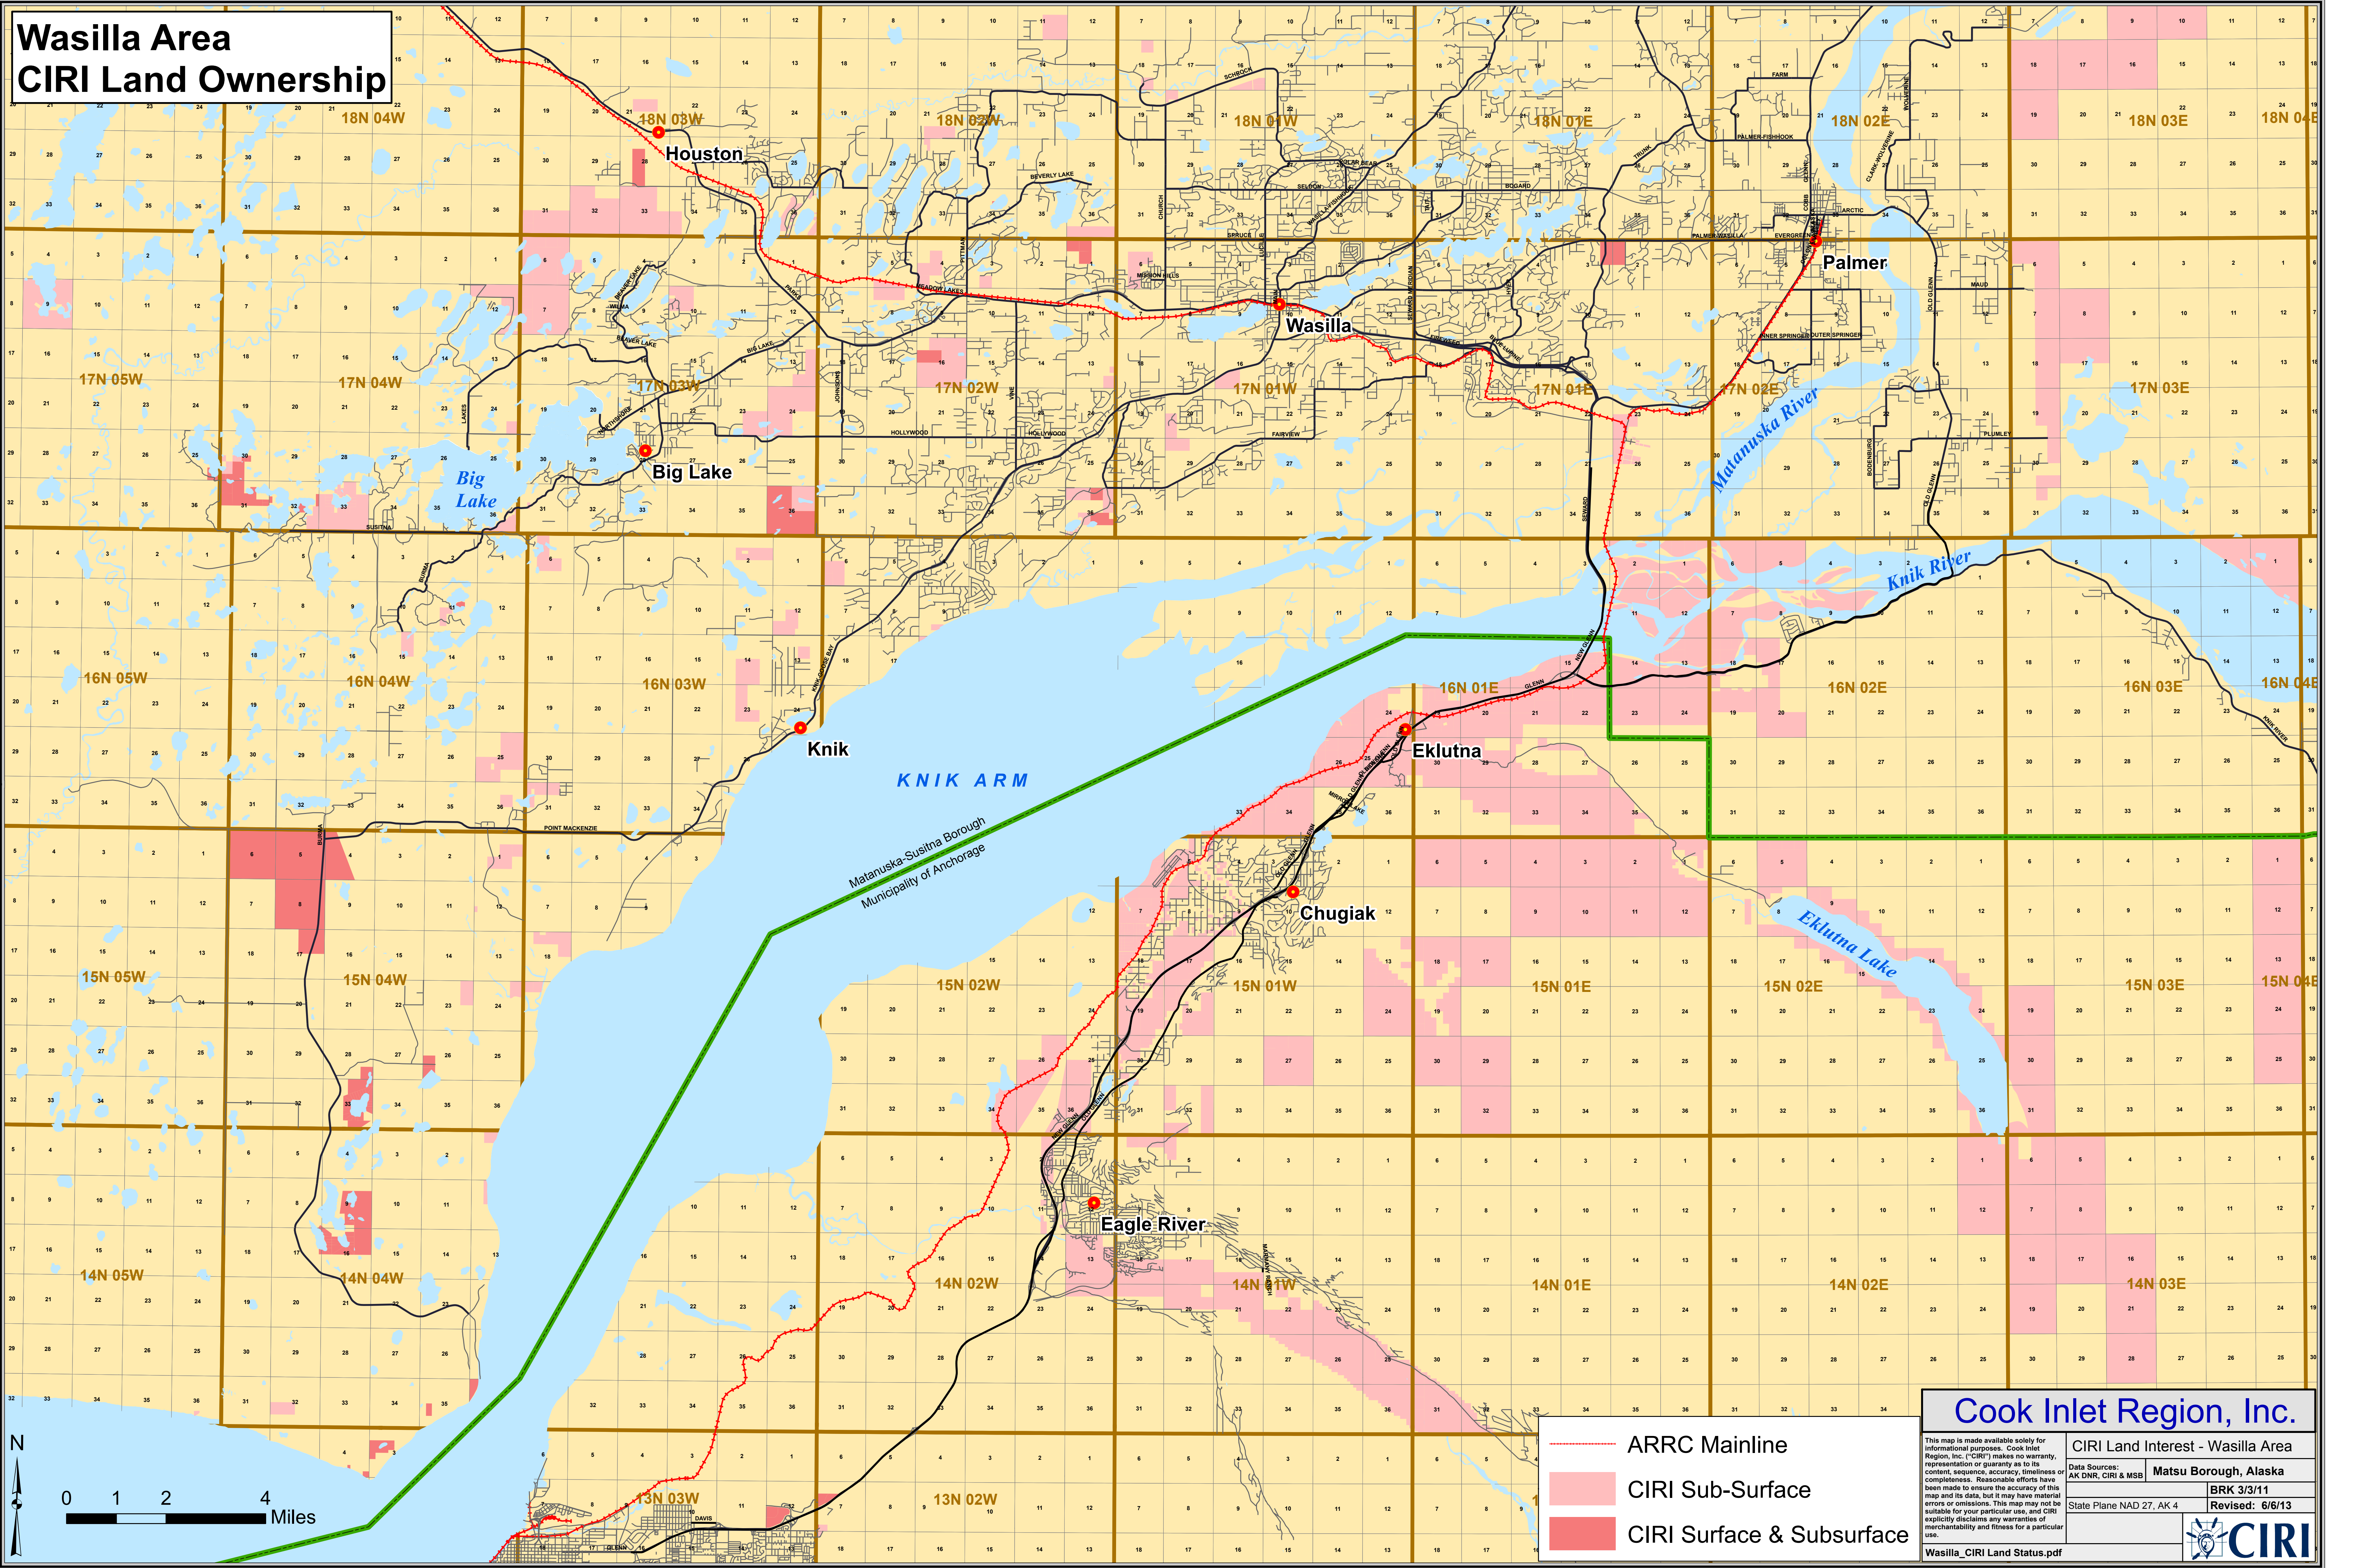

Wasilla Area CIRI Land Ownership

- - - - - ARRC Mainline
- CIRI Sub-Surface
- CIRI Surface & Subsurface

Cook Inlet Region, Inc.

This map is made available solely for informational purposes. Cook Inlet Region, Inc. ("CIRI") makes no warranty, representation or guaranty as to its content, sequence, accuracy, timeliness or completeness. Reasonable efforts have been made to ensure the accuracy of this map and its data, but it may have material errors or omissions. This map may not be suitable for your particular use, and CIRI explicitly disclaims any warranties of merchantability and fitness for a particular use.

Wasilla_CIRI Land Status.pdf

CIRI Land Ownership - Wasilla Area	
Data Sources: AK DNR, CIRI & MSB	Matsu Borough, Alaska
BRK 3/3/11	Revised: 6/6/13
State Plane NAD 27, AK 4	