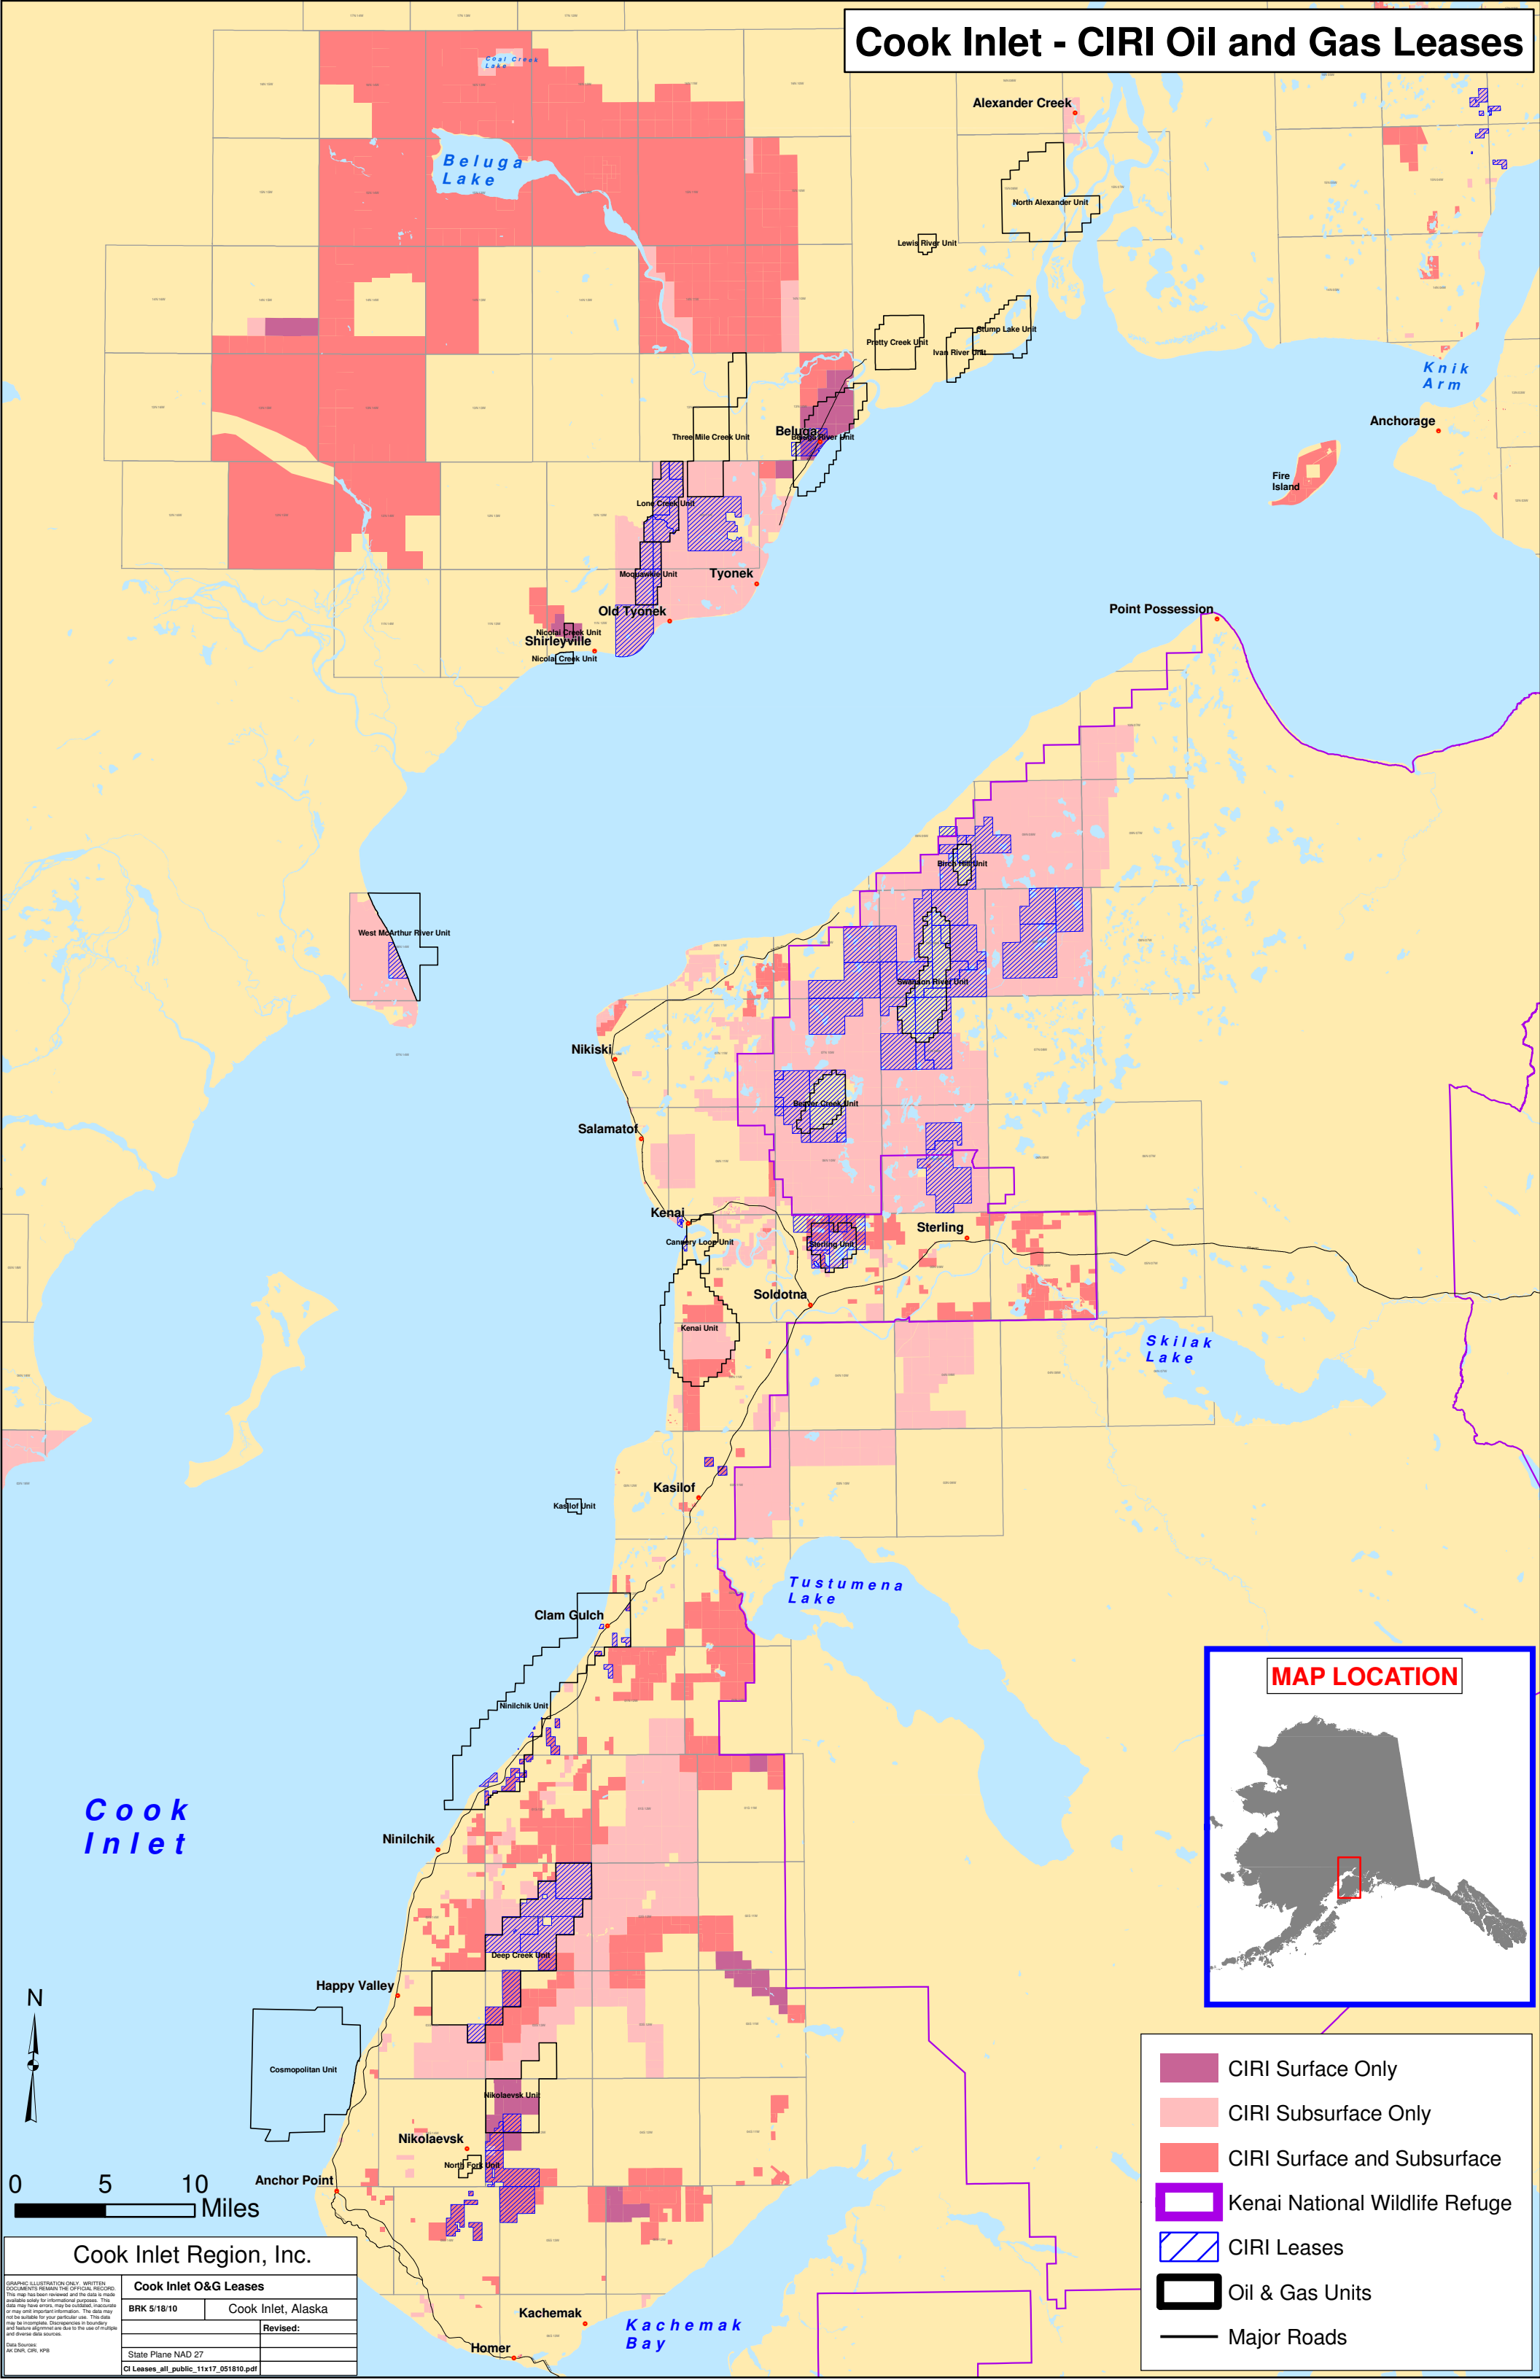

Cook Inlet - CIRI Oil and Gas Leases

- CIRI Surface Only
- CIRI Subsurface Only
- CIRI Surface and Subsurface
- Kenai National Wildlife Refuge
- CIRI Leases
- Oil & Gas Units
- Major Roads